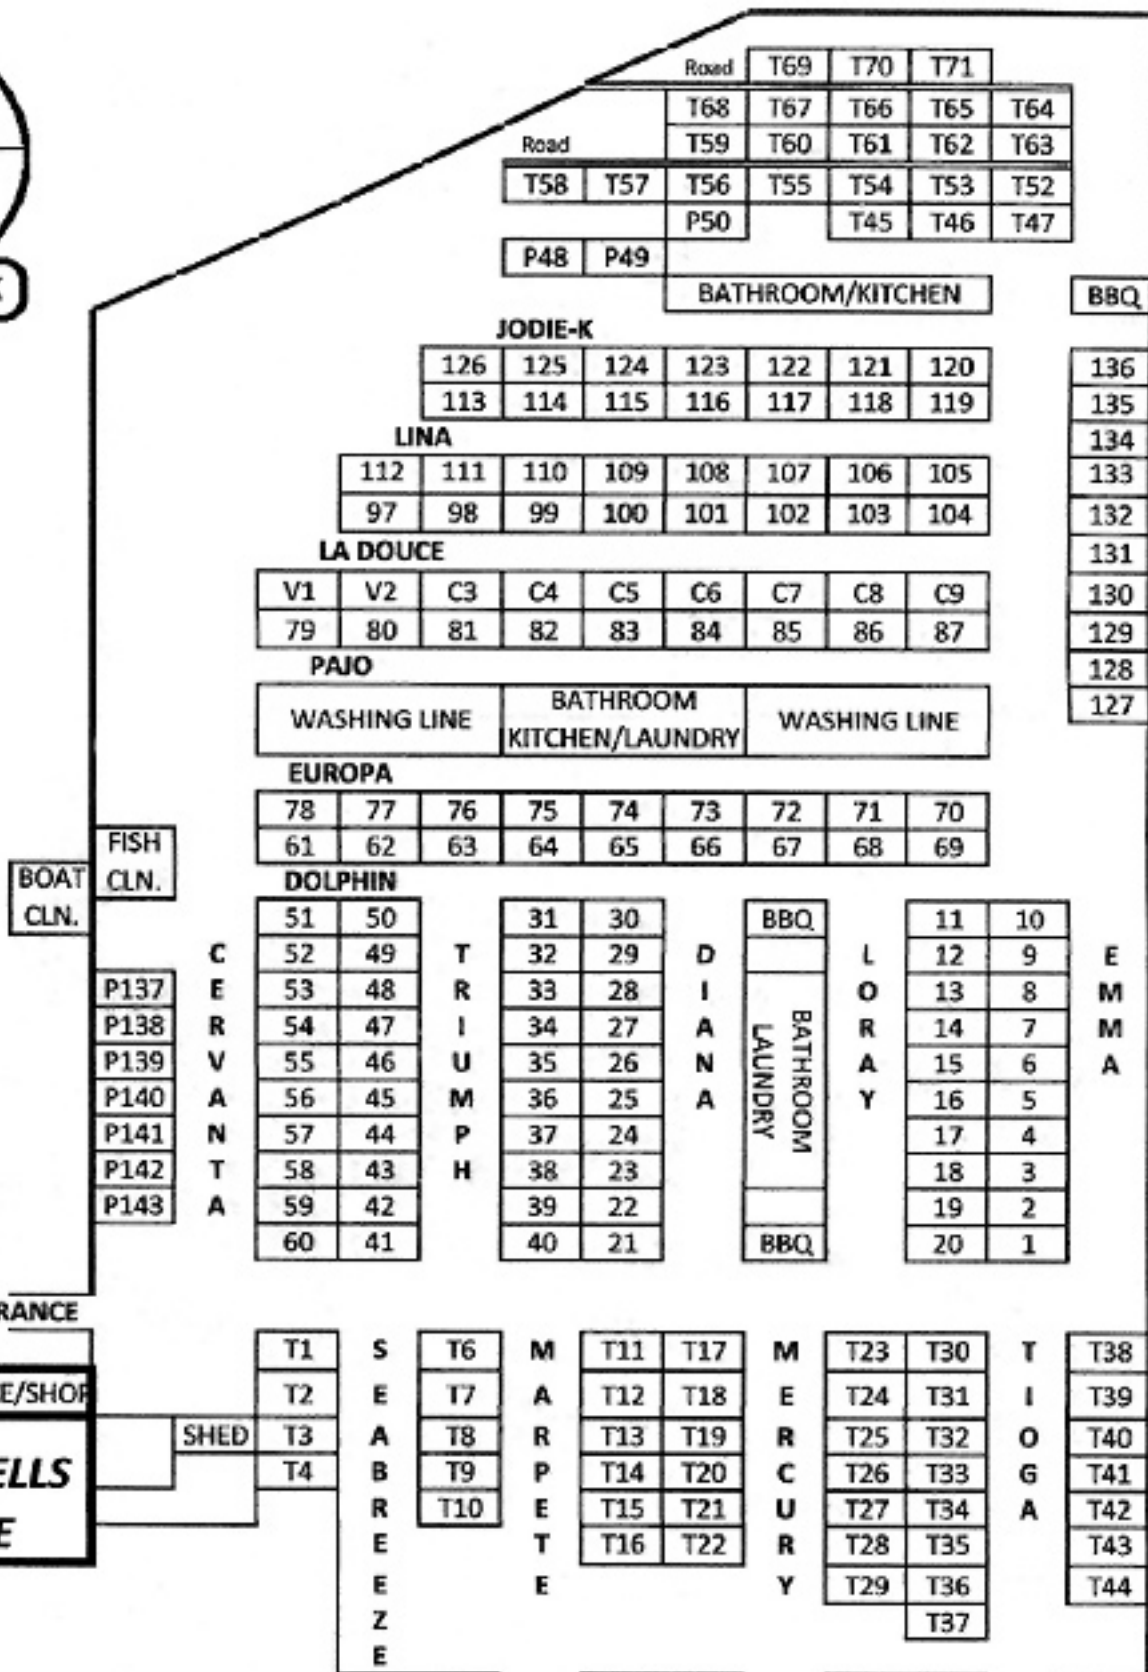

Tel 08 96527060

**EMERGENCY MEETING POINT**

Road		T69	T70	T71		
		T68	T67	T66	T65	T64
Road		T59	T60	T61	T62	T63
T58	T57	T56	T55	T54	T53	T52
		P50		T45	T46	T47
P48	P49					

BATHROOM/KITCHEN

BBQ

**JODIE-K**

126	125	124	123	122	121	120
113	114	115	116	117	118	119

136
135
134
133

**LINA**

112	111	110	109	108	107	106	105
97	98	99	100	101	102	103	104

132
131
130
129
128
127

**LA DOUCE**

V1	V2	C3	C4	C5	C6	C7	C8	C9
79	80	81	82	83	84	85	86	87

**PAJO**

WASHING LINE	BATHROOM KITCHEN/LAUNDRY	WASHING LINE
--------------	--------------------------	--------------

E  
M  
M  
A

ENTRANCE

OFFICE/SHOP

**SEASHELLS CAFE**

SHED

T1
T2
T3
T4

S
E
A
B
R
E
E
Z
E

T6
T7
T8
T9
T10

M  
A  
R  
P  
E  
T  
E

T11	T17
T12	T18
T13	T19
T14	T20
T15	T21
T16	T22

M  
E  
R  
C  
U  
R  
Y

T23	T30
T24	T31
T25	T32
T26	T33
T27	T34
T28	T35
T29	T36
	T37

T  
I  
O  
A

T38
T39
T40
T41
T42
T43
T44

BEACHFRONT